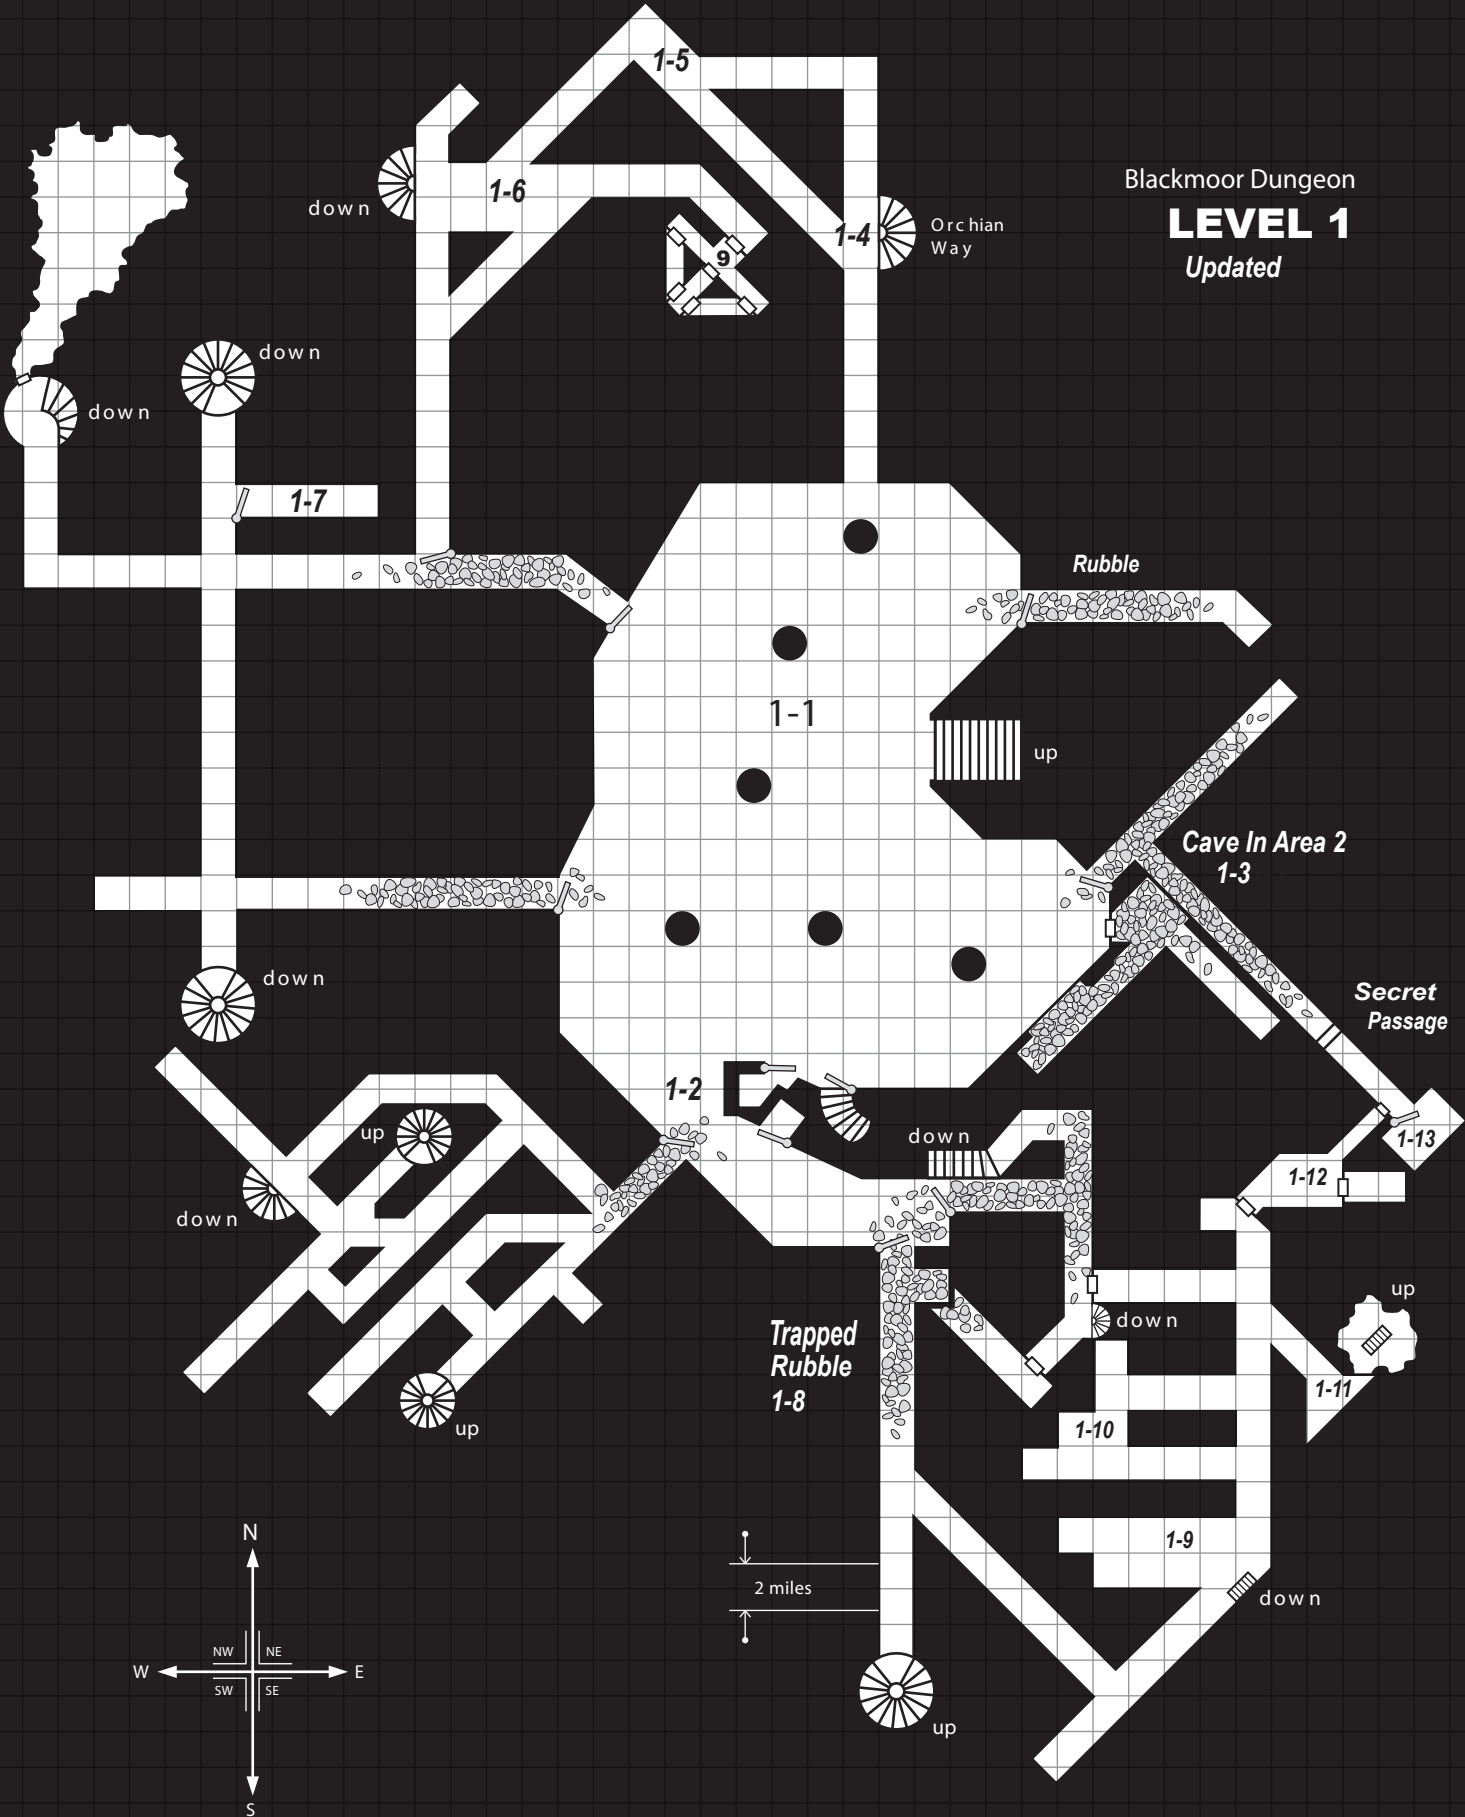

Blackmoor Dungeon
LEVEL 1
Updated

2 miles